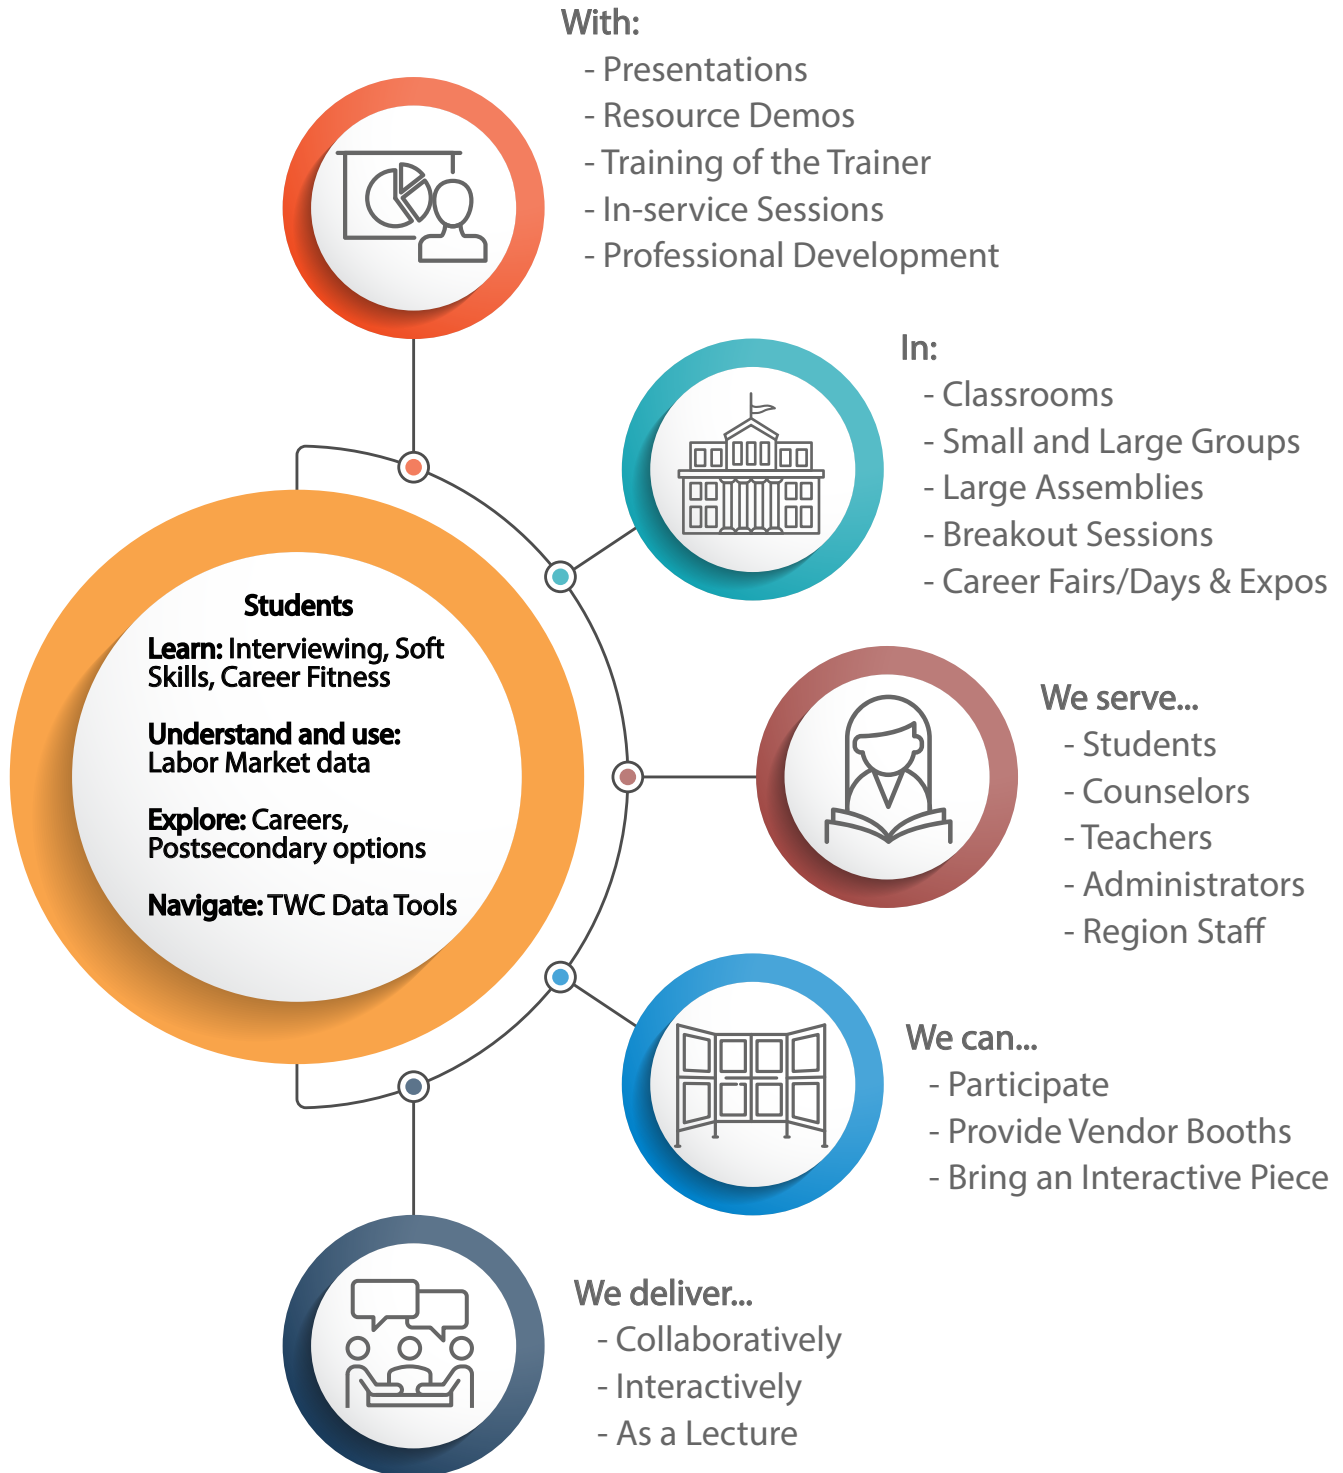

Education Outreach

Texas Workforce Commission

We help students make better informed career decisions, through Labor Market and Career Information tools and resources, empowering them to understand and apply this information to their future plans.

What's in your student's future? We can help.

Call our Career Information Hotline at **1-800-822-7526** for a **FREE** Counselor Packet that contains samples of our printed products